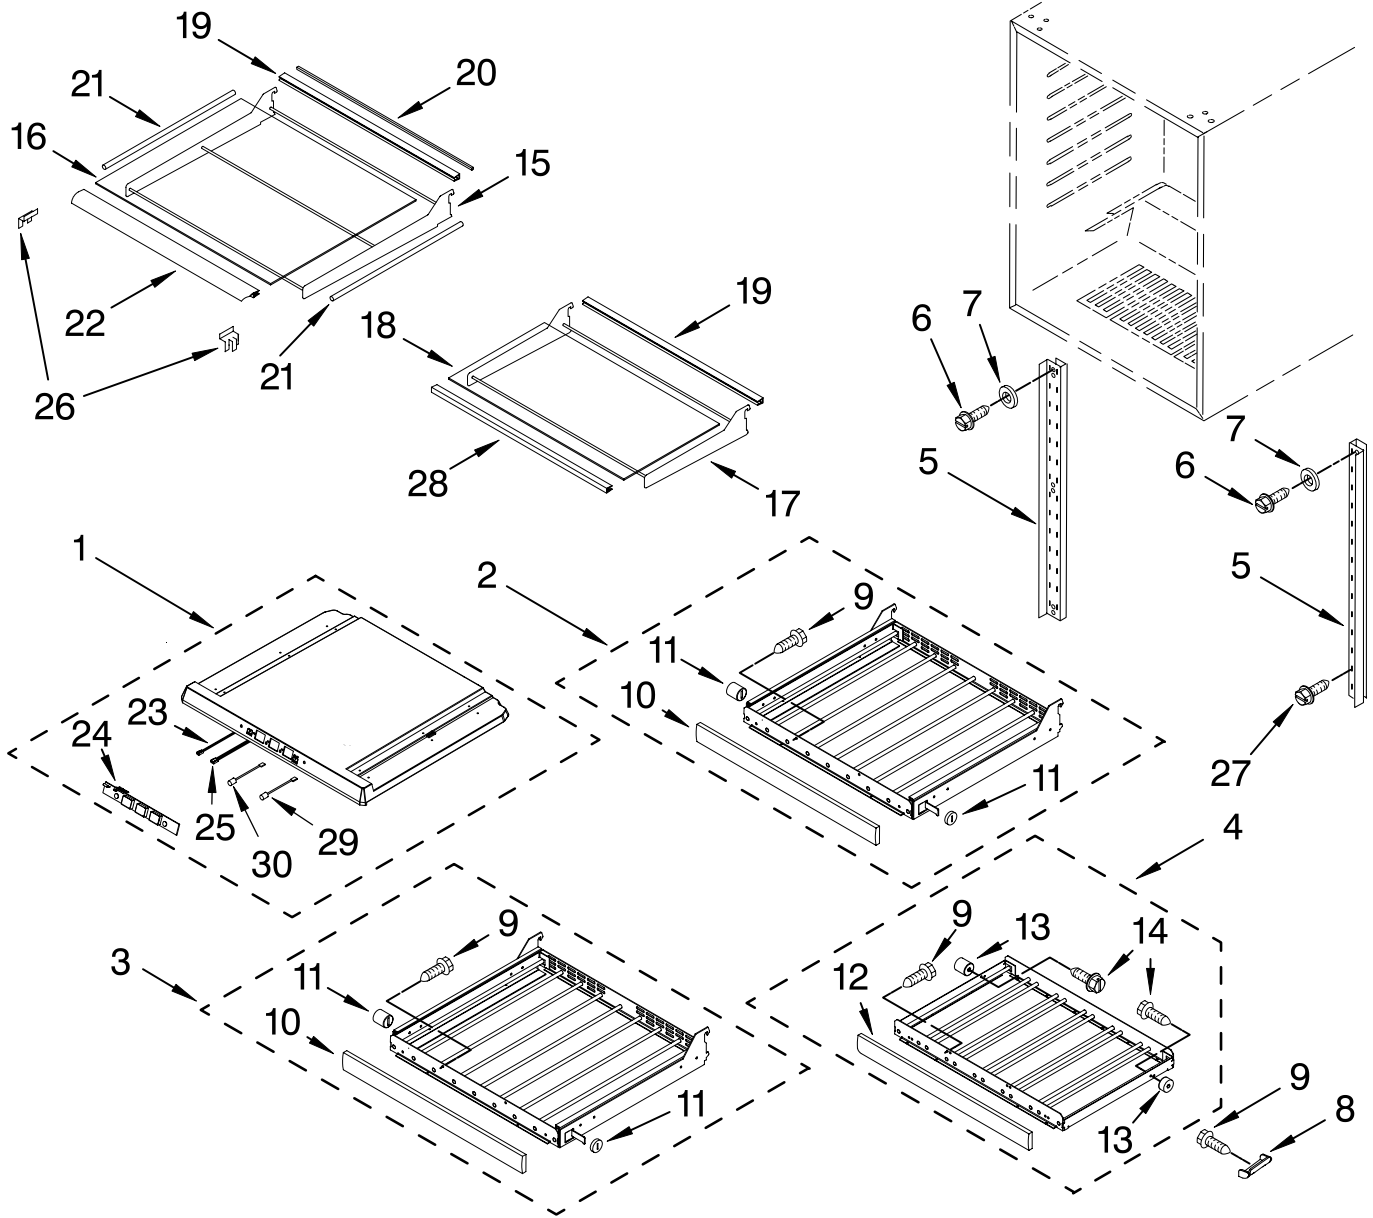

CABINET PARTS

For Models: JUB248LBCX00
(Black Cabinet)

FOR ORDERING INFORMATION REFER TO PARTS PRICE LIST

CABINET PARTS

For Models: JUB248LBCX00
(Black Cabinet)

Illus. No.	Part No.	DESCRIPTION
1		Literature Parts
	2300281B	Use & Care Guide
	4344901	Wiring Diagram
2		Cabinet (Not A Service Part)
3	4344739	Lens, Light
4	4344740	Bulb, Light
5	4344746	Heater, Defrost
6	4344747	Heat Shield
7	4344761	Grille
8	4344762	Plate, Bottom
9	4344763	Foot, Leveling
10	4344764	Brace, Support
11	4344898	Control Box
12		Frame, Side
	4344789	Left Side
	4344790	Right Side
13	4344771	Bracket, Grille
14	4344841	Evaporator Fan Assembly
15	4344860	Thermostat
16	4344768	Knob, Thermostat
17	4344767	Switch, Plunger
18	4344826	Screw
19	4344797	Screw
20	4344819	Clip, Grille
21	4344825	Screw
22	4344823	Seal
23		Frame, Support
	4344821	Right
	4344820	Left
24	4344824	Clip, Harness
25	4344857	Harness, Wire
26	4344827	Screw
27	4344792	Thermal Fuse
28	4344793	Screw
29	4344791	Screw
30	4344783	Fan Blade
31	4344878	Screw
32	4344865	Evaporator Fan Motor
33	4344877	Harness, Wire
34	4344832	Screw, Ground
35	4344778	Grommet, Fan Motor
36	4344899	Bracket, Motor
37		Evaporator (Not Serviced)
38	4344858	Switch, Light
39	4344917	Transformer Cable
40	4344918	Temperature Sensor

SHELF PARTS

For Models: JUB248LBCX00
(Black Cabinet)

Illus. No.	Part No.	DESCRIPTION
1	W10178443	Temperature Separator
2	4344846	Wine Rack, Top
3	4344847	Wine Rack, Middle
4	4344849	Wine Rack, Lower
5	4344842	Left Side
	4344843	Right Side
6	4344794	Screw
7	4344795	Washer
8	4344850	Stop, Lower Rack
9	4344851	Screw
10	4344882	Trim, Top And Middle Racks

Illus. No.	Part No.	DESCRIPTION
11	4344867	Support Left
	4344866	Support Right
12	4344884	Trim, Lower Rack
13	4344886	Support, Bumper Left
	4344885	Support, Bumper Right
14	4344915	Screw Left
	4344914	Screw Right
15	4344870	Shelf, Large
16	4344871	Glass, Shelf
17	4344868	Shelf, Small