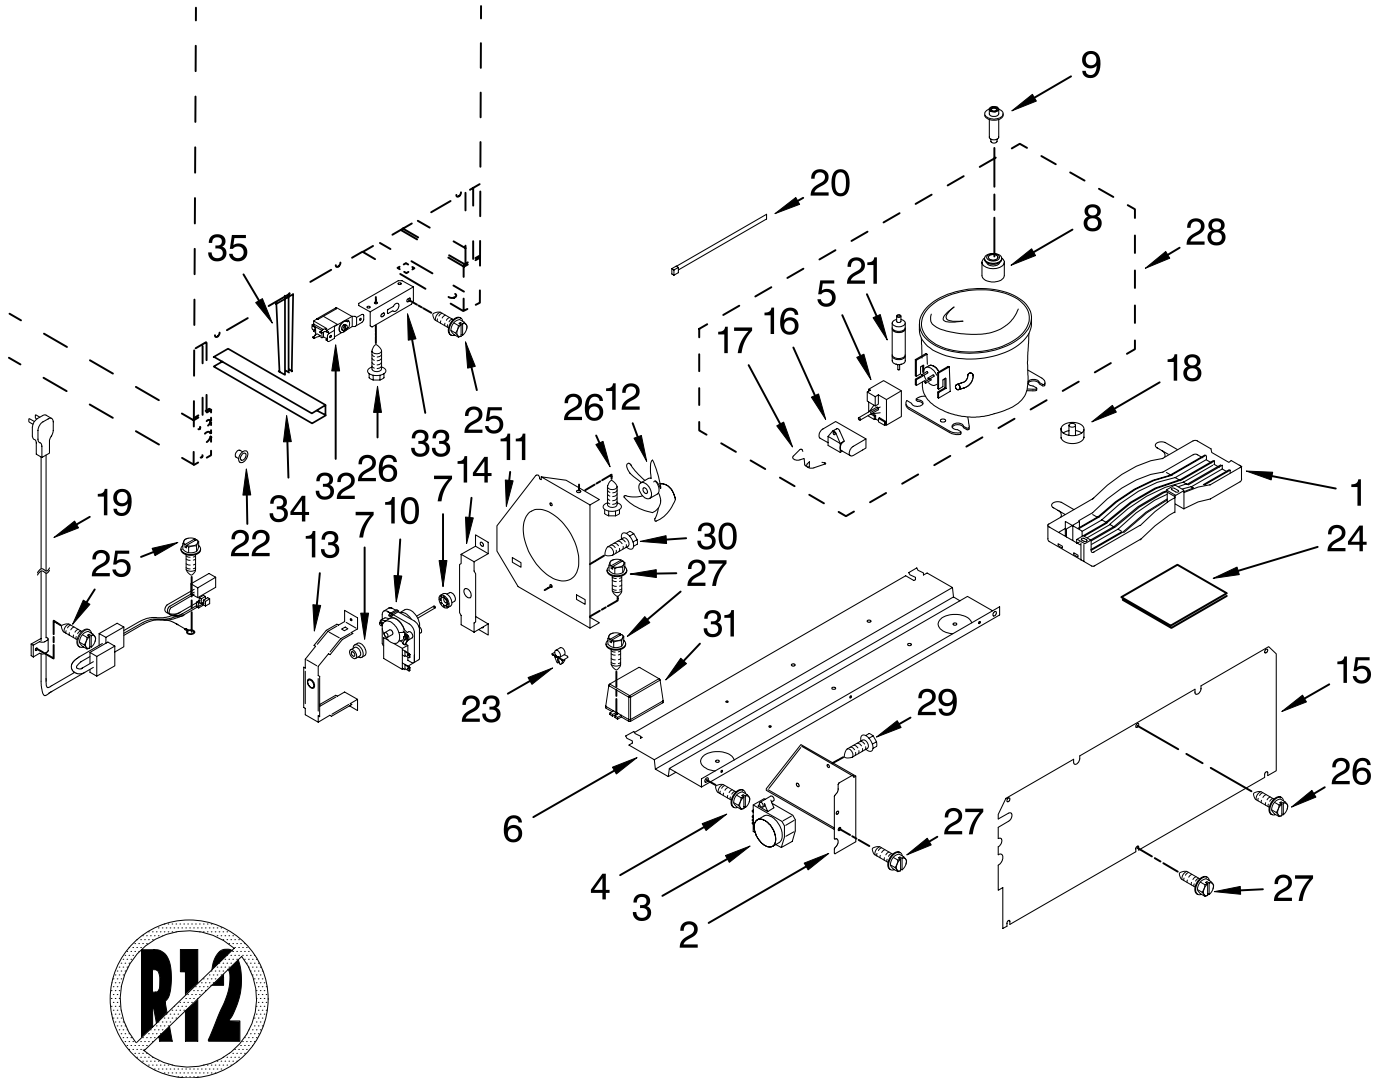

UNIT PARTS

For Models: JUB248LBCX00
(Black Cabinet)

Illus. No.	Part No.	DESCRIPTION
1	W10163193	Drain Pan
2	4344773	Bracket, Defrost Timer
3	4344774	Defrost Timer
4	4344797	Screw
5	4344776	Start Device
6	W10175971	Mounting Plate, Compressor
7	4344778	Grommet, Fan Motor
8	4344779	Grommet, Compressor
9	4344780	Bolt, Compressor
10	4344781	Fan Motor, Condenser
11	4344782	Baffle, Air
12	4344783	Fan Blade

Illus. No.	Part No.	DESCRIPTION
13	4344784	Bracket, Motor
14	4344785	Bracket, Motor
15	4344786	Cover, Rear
16	4344837	Capacitor
17	4344836	Clip
18	W10163266	Trap, Drain
19	4344861	Power Cord
20	4344829	Cable Tie
21	W10163273	Drier
22	4344838	Bushing
23	4344831	Clip, Bushing
24	W10163274	Pad, Rubber
25	4344826	Screw
26	4344825	Screw
27	4344832	Screw

Illus. No.	Part No.	DESCRIPTION
28	4344775	Compressor (Includes Items 5, 8, 16, 17 & 21)
29	4344834	Screw
30	4344833	Screw
31	4344862	Transformer
32	W10163278	Thermostat
33	4344864	Bracket, Thermostat
34	4344907	Trim, Edge
35	4344908	Support, Drain

REFRIGERANT CHARGE

3.5 Ounces
(R-134A)

FOR ORDERING INFORMATION REFER TO PARTS PRICE LIST