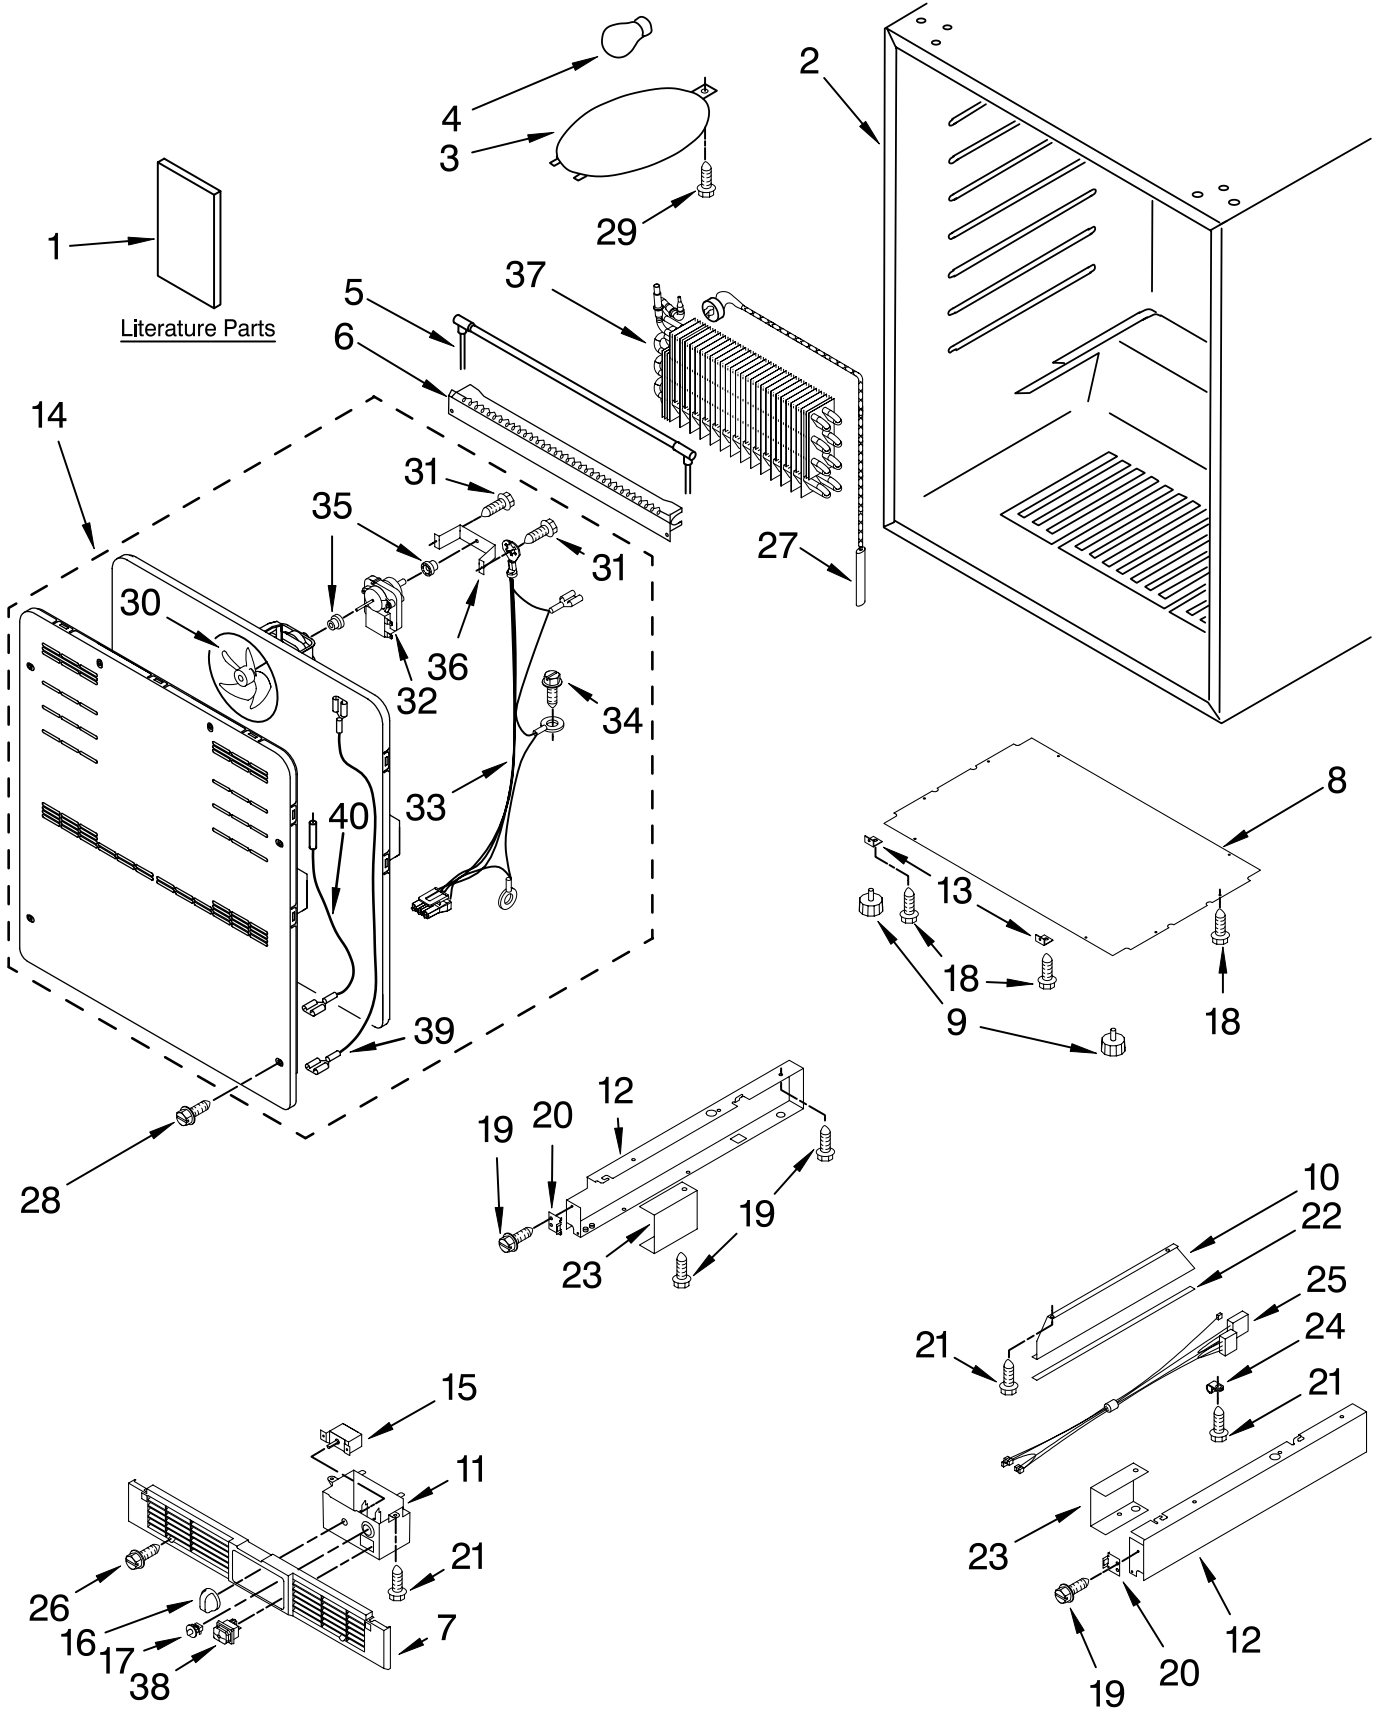

CABINET PARTS

For Models: JUB248LBCX00
(Black Cabinet)

FOR ORDERING INFORMATION REFER TO PARTS PRICE LIST

CABINET PARTS

For Models: JUB248LBCX00
(Black Cabinet)

Illus. No.	Part No.	DESCRIPTION
1		Literature Parts
	2300281B	Use & Care Guide
	4344901	Wiring Diagram
2		Cabinet (Not A Service Part)
3	4344739	Lens, Light
4	4344740	Bulb, Light
5	4344746	Heater, Defrost
6	4344747	Heat Shield
7	4344761	Grille
8	4344762	Plate, Bottom
9	4344763	Foot, Leveling
10	4344764	Brace, Support
11	4344898	Control Box
12		Frame, Side
	4344789	Left Side
	4344790	Right Side
13	4344771	Bracket, Grille
14	4344841	Evaporator Fan Assembly
15	4344860	Thermostat
16	4344768	Knob, Thermostat
17	4344767	Switch, Plunger
18	4344826	Screw
19	4344797	Screw
20	4344819	Clip, Grille
21	4344825	Screw
22	4344823	Seal
23		Frame, Support
	4344821	Right
	4344820	Left
24	4344824	Clip, Harness
25	4344857	Harness, Wire
26	4344827	Screw
27	4344792	Thermal Fuse
28	4344793	Screw
29	4344791	Screw
30	4344783	Fan Blade
31	4344878	Screw
32	4344865	Evaporator Fan Motor
33	4344877	Harness, Wire
34	4344832	Screw, Ground
35	4344778	Grommet, Fan Motor
36	4344899	Bracket, Motor
37		Evaporator (Not Serviced)
38	4344858	Switch, Light
39	4344917	Transformer Cable
40	4344918	Temperature Sensor

SHELF PARTS

For Models: JUB248LBCX00
(Black Cabinet)

Illus. No.	Part No.	DESCRIPTION
1	W10178443	Temperature Separator
2	4344846	Wine Rack, Top
3	4344847	Wine Rack, Middle
4	4344849	Wine Rack, Lower
5	4344842	Left Side
	4344843	Right Side
6	4344794	Screw
7	4344795	Washer
8	4344850	Stop, Lower Rack
9	4344851	Screw
10	4344882	Trim, Top And Middle Racks

Illus. No.	Part No.	DESCRIPTION
18	4344869	Glass, Shelf
19	4344872	Trim, Shelf
20	4344873	Seal, Rear
21	4344874	Seal, Side (2)
22	4344875	Seal, Front
23	4344895	Transformer Cable
24	4344896	PCB Display Board
25	4344897	Cable
26	4344905	Support, Shelf (Large)
27	W10162986	Screw W/Washer
28	W10167590	Trim-Front
29	W10182643	Sensor, Black
30	W10182644	Sensor, White