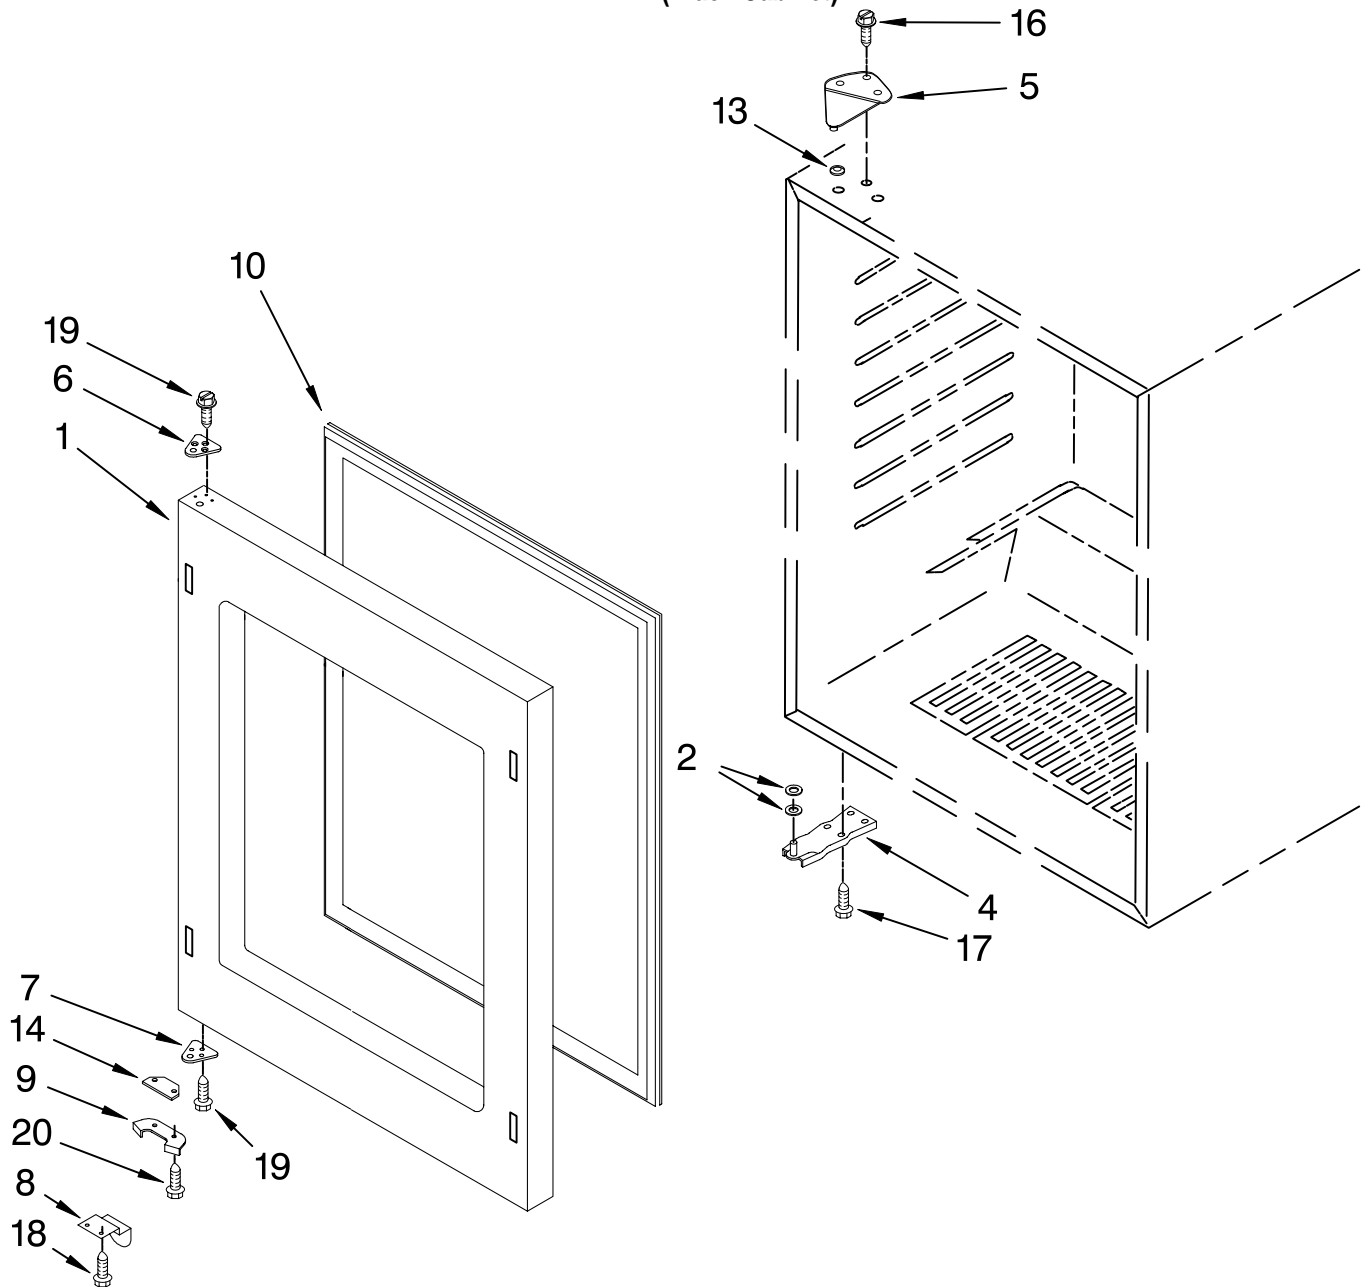

DOOR PARTS

For Models: JUB248LBCX00
(Black Cabinet)

Illus. No.	Part No.	DESCRIPTION
1	W10163281	Door Assembly (Includes Gasket)
2	W10162992	Washer
4	4344787	Hinge, Bottom
5	4344754	Hinge, Top
6	4344804	Spacer, Top Hinge
7	4344798	Spacer, Bottom Hinge
8	4344757	Actuator, Switch

Illus. No.	Part No.	DESCRIPTION
9	4344802	Door Stop
10	4344852	Door Gasket
13	4344760	Washer
14	4344803	Spacer, Door
16	4344796	Screw
17	4344906	Screw, Lower Hinge
	4344797	Quantity 3

Illus. No.	Part No.	DESCRIPTION
18	4344827	Screw
19	4344800	Screw
20	4344801	Screw
Following Parts Not Illustrated		
	4344818	Installation Kit, Door Panel

FOR ORDERING INFORMATION REFER TO PARTS PRICE LIST