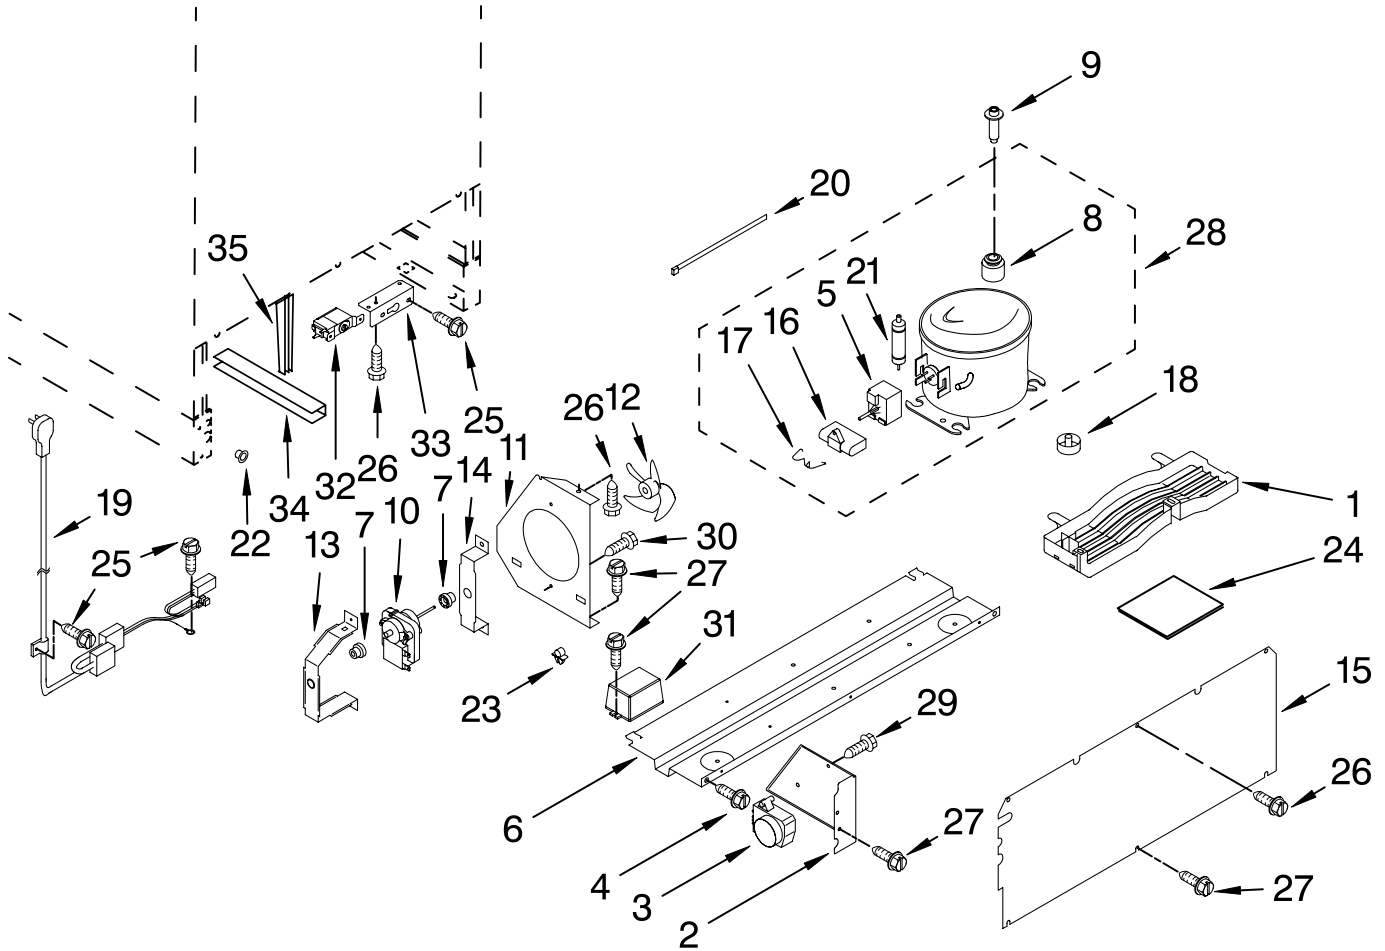

UNIT PARTS

For Models: JUB248RBCX00
(Black Cabinet)

Illus. No.	Part No.	DESCRIPTION
1	W10163193	Drain Tray
2	4344773	Bracket, Defrost Timer
3	4344774	Defrost Timer
4	4344797	Screw
5	4344776	Start Device
6	W10175971	Mounting Plate, Compressor
7	4344778	Grommet, Fan Motor
8	4344779	Grommet, Compressor
9	4344780	Bolt, Compressor
10	4344781	Fan Motor, Condenser
11	4344782	Baffle, Air
12	4344783	Fan Blade

Illus. No.	Part No.	DESCRIPTION
13	4344784	Bracket, Motor
14	4344785	Bracket, Motor
15	4344786	Cover, Rear
16	4344837	Capacitor
17	4344836	Clip
18	W10163276	Trap, Drain
19	4344861	Power Cord
20	4344829	Cable Tie
21	W10163273	Drier
22	4344838	Bushing
23	4344831	Clip, Bushing
24	W10163274	Pad, Rubber
25	4344826	Screw
26	4344825	Screw
27	4344832	Screw

Illus. No.	Part No.	DESCRIPTION
28	4344775	Compressor (Includes Items 5, 8, 16, 17 & 21)
29	4344834	Screw
30	4344833	Screw
31	4344862	Transformer
32	W10163278	Thermostat
33	4344864	Bracket, Thermostat
34	4344907	Trim, Edge
35	4344908	Support, Drain

REFRIGERANT CHARGE

3.5 Ounces
(R-134A)

FOR ORDERING INFORMATION REFER TO PARTS PRICE LIST