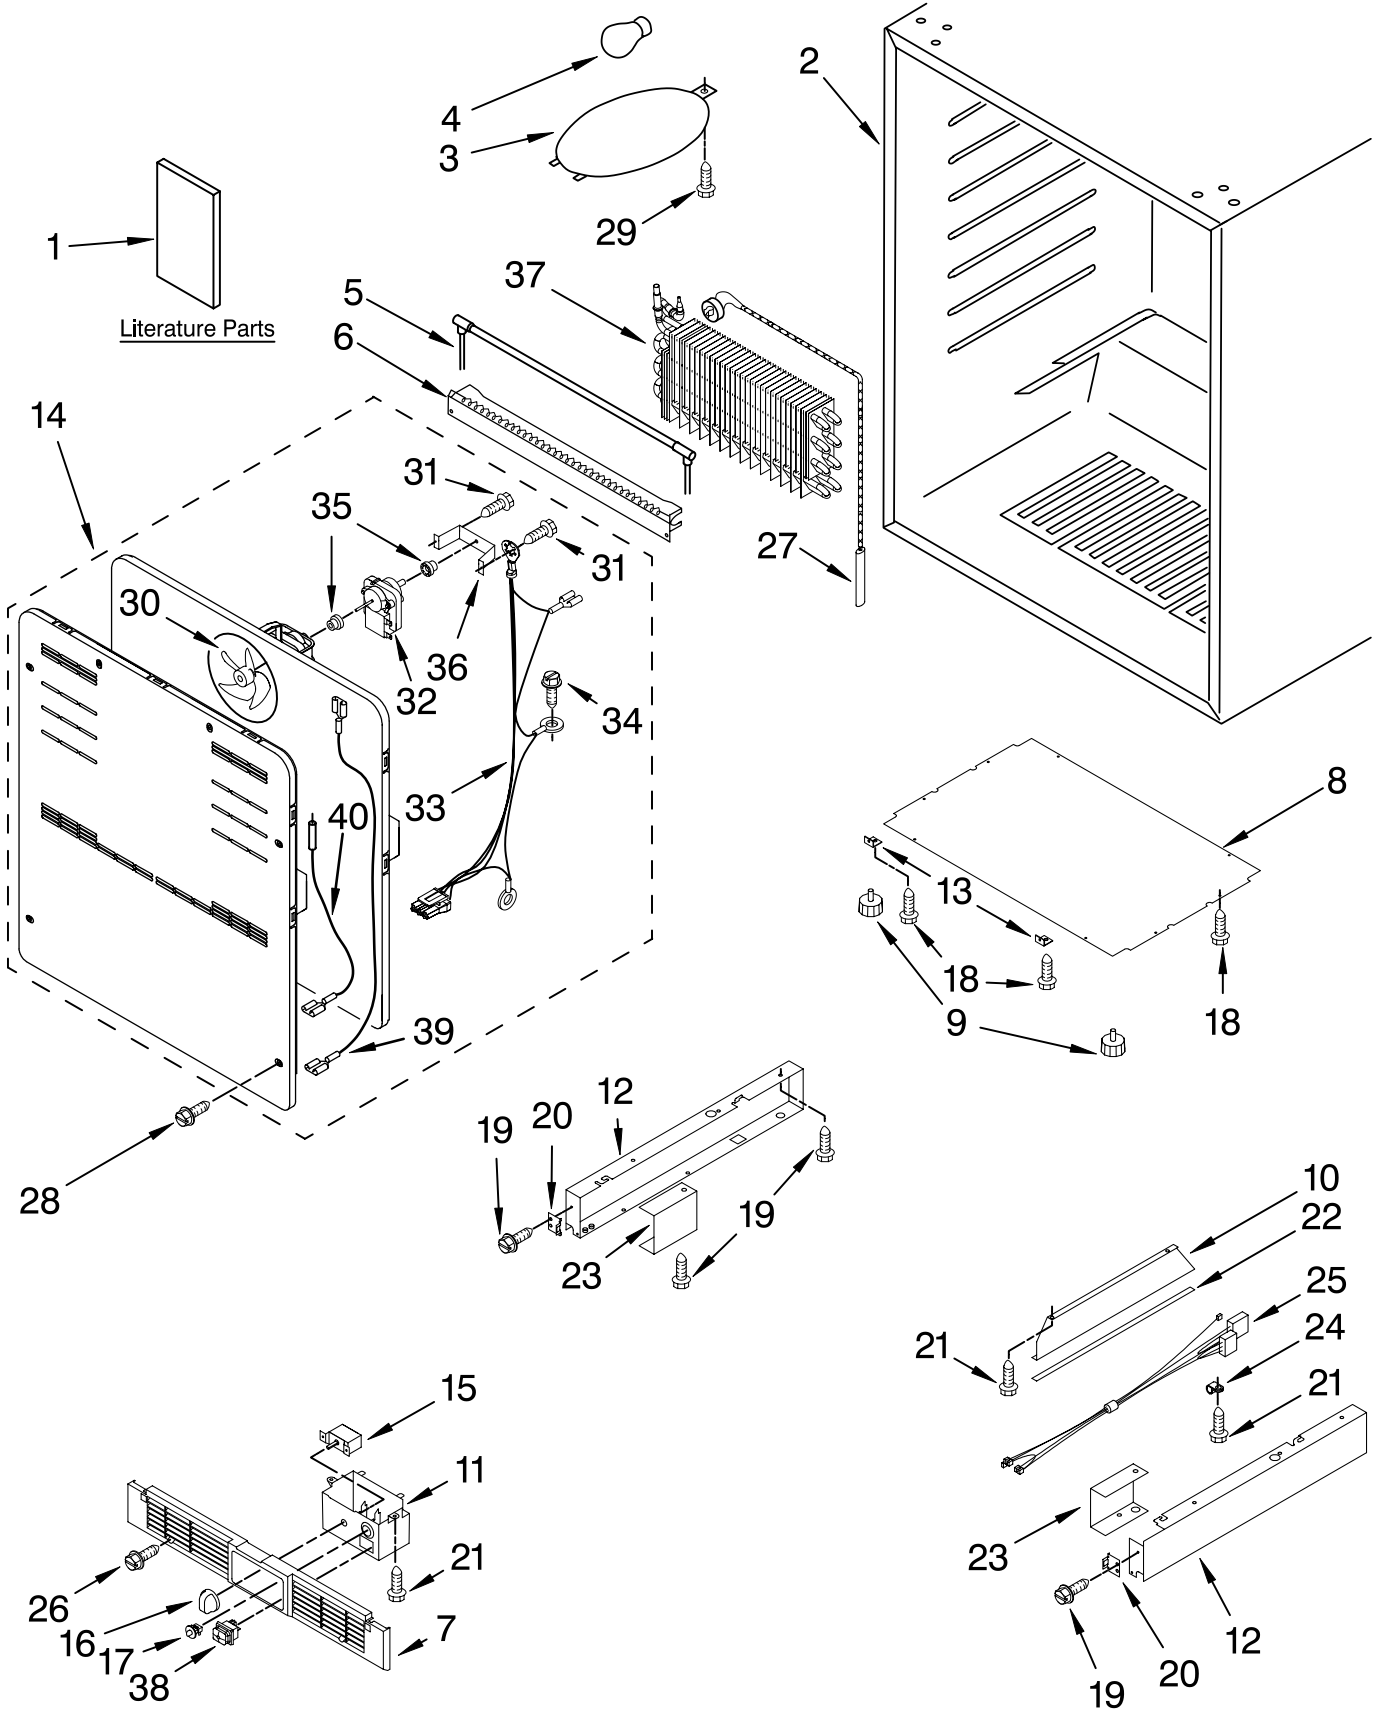

For Models: JUB248RBCX00
(Black Cabinet)

FOR ORDERING INFORMATION REFER TO PARTS PRICE LIST

CABINET PARTS

For Models: JUB248RBCX00
(Black Cabinet)

Illus. No.	Part No.	DESCRIPTION
1		Literature Parts
	2300281B	Use & Care Guide
	4344901	Wiring Diagram
2		Cabinet (Not A Service Part)
3	4344739	Lens, Light
4	4344740	Bulb, Light
5	4344746	Heater, Defrost
6	4344747	Heat Shield
7	4344761	Grille
8	4344762	Plate, Bottom
9	4344763	Foot, Leveling
10	4344764	Brace, Support
11	4344898	Control Box
12		Frame, Side
	4344769	Left Side
	4344770	Right Side
13	4344771	Bracket, Grille
14	4344841	Evaporator Fan Assembly
15	4344860	Thermostat
16	4344768	Knob, Thermostat
17	4344767	Switch, Plunger
18	4344826	Screw
19	4344797	Screw
20	4344819	Clip, Grille
21	4344825	Screw
22	4344823	Seal
23		Frame, Support
	4344821	Right
	4344820	Left
24	4344824	Clip, Harness
25	4344857	Harness, Wire
26	4344827	Screw
27	4344792	Thermal Fuse
28	4344793	Screw
29	4344791	Screw
30	4344783	Fan Blade
31	4344878	Screw
32	4344865	Evaporator Fan Motor
33	4344877	Harness, Wire
34	4344832	Screw, Ground
35	4344778	Grommet, Fan Motor
36	4344899	Bracket, Motor
37		Evaporator (Not Serviced)
38	4344858	Switch, Light
39	4344917	Transformer Cable
40	4344918	Temperature Sensor

Illus. No.	Part No.	DESCRIPTION
19	4344872	Trim, Shelf
20	4344873	Seal, Rear
21	4344874	Seal, Side (2)
22	4344875	Seal, Front
23	4344895	Transformer Cable
24	4344896	PCB Display Board
25	4344897	Cable
26	4344905	Support, Shelf (Large)
27	W10162986	Screw W/Washer
28	W10167590	Trim, Front
29	W10182643	Sensor, Black
30	W10182644	Sensor, White