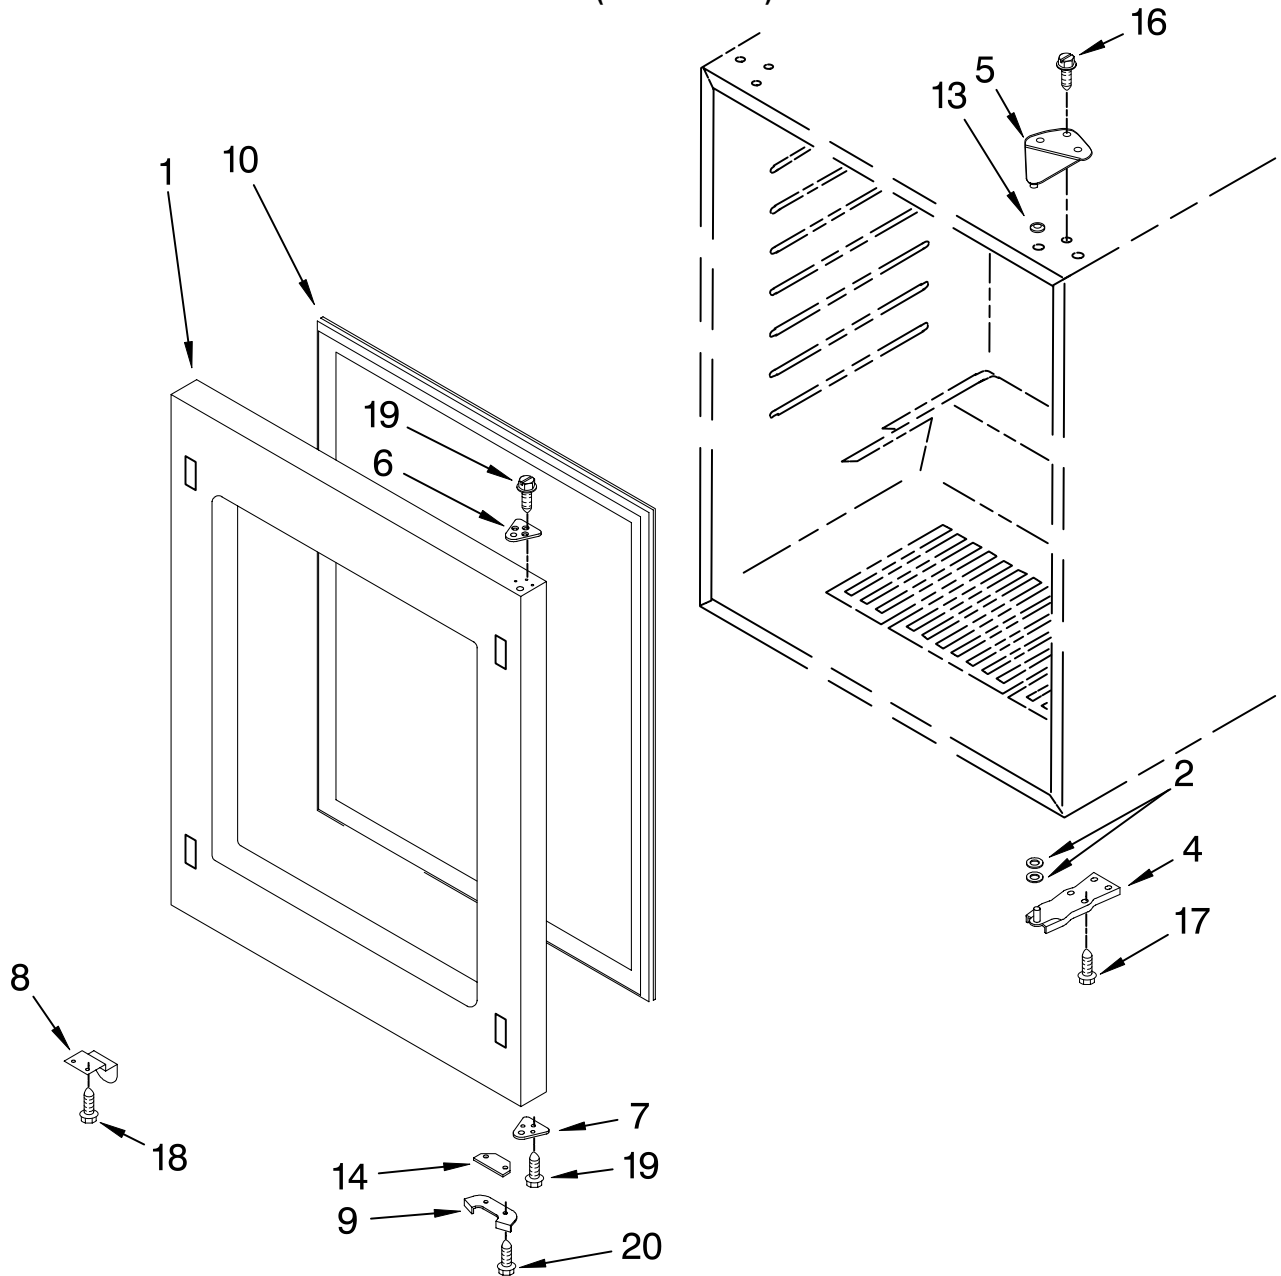

DOOR PARTS

For Models: JUB248RBCX00
(Black Cabinet)

Illus. No.	Part No.	DESCRIPTION
1	W10163280	Door Assembly (Includes Gasket)
2	W10162992	Washer
4	4344753	Hinge, Bottom
5	4344754	Hinge, Top
6	4344804	Spacer, Top Hinge
7	4344798	Spacer, Bottom Hinge

Illus. No.	Part No.	DESCRIPTION
8	4344757	Actuator, Switch
9	4344802	Door Stop
10	4344852	Door Gasket
13	4344760	Washer
14	4344803	Spacer, Door
16	4344796	Screw
17	4344797	Screw, Lower Hinge
	4344906	Quantity 3
	4344906	Quantity 1

Illus. No.	Part No.	DESCRIPTION
18	4344827	Screw
19	4344800	Screw
20	4344801	Screw
Following Parts Not Illustrated		
	4344818	Installation Kit, Door Panel

FOR ORDERING INFORMATION REFER TO PARTS PRICE LIST