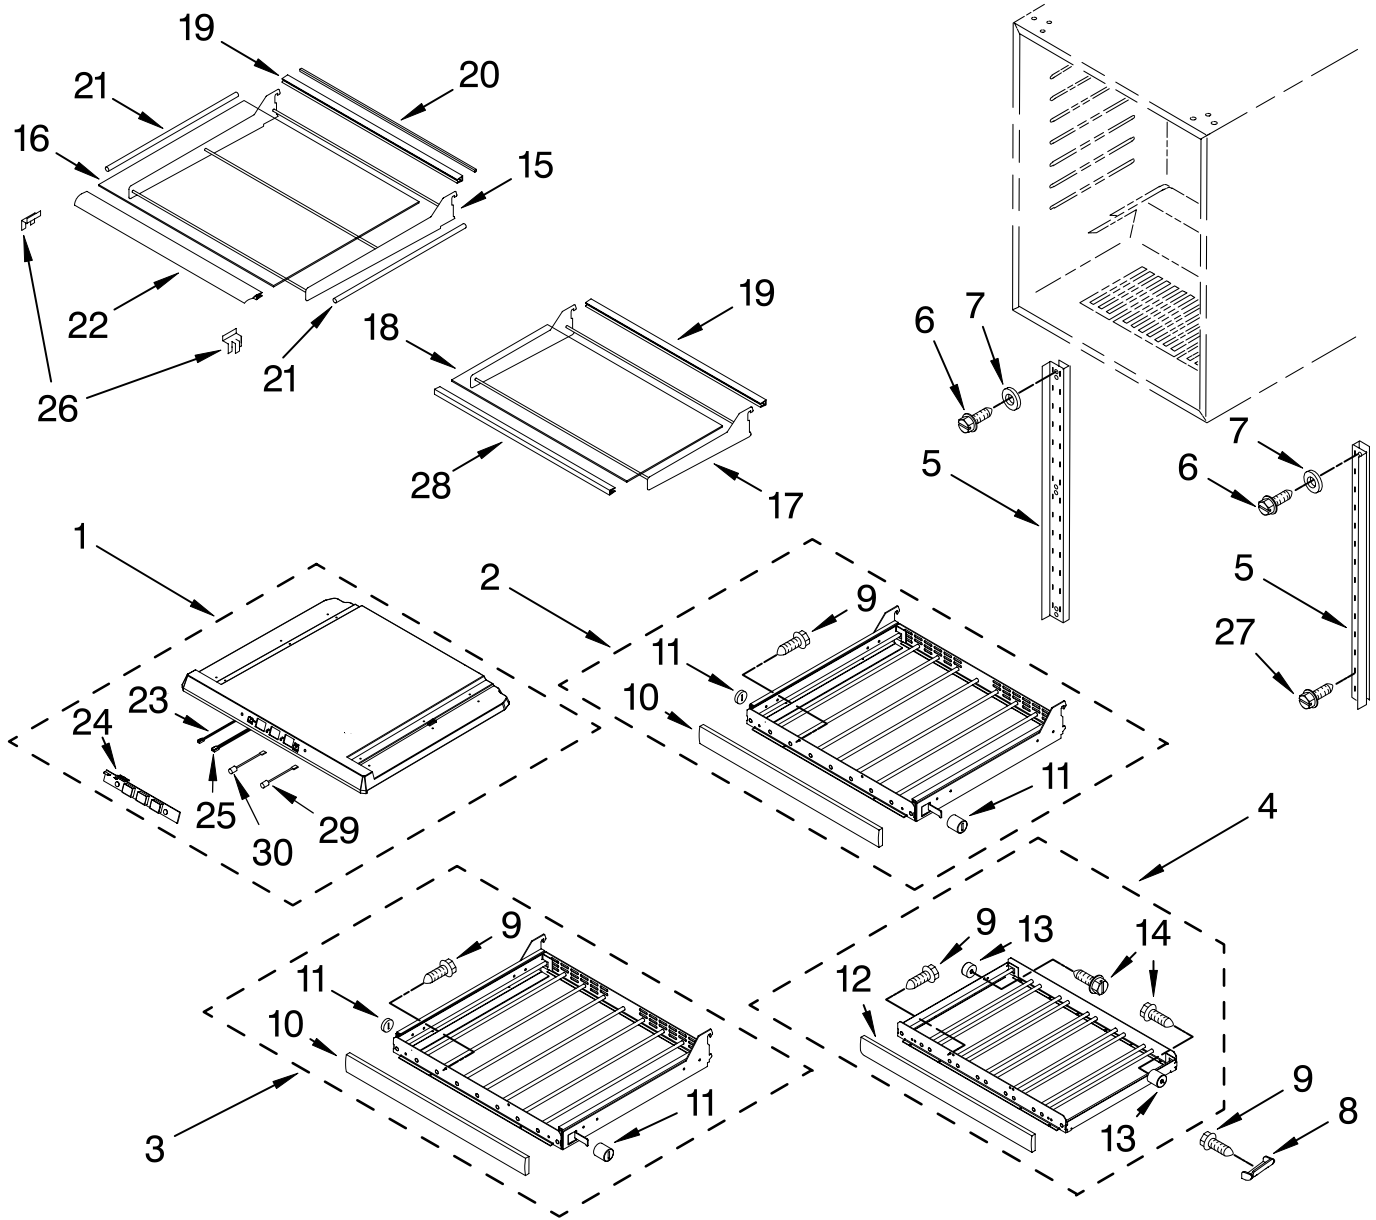

For Models: JUB248RBCX00
(Black Cabinet)

FOR ORDERING INFORMATION REFER TO PARTS PRICE LIST

CABINET PARTS

For Models: JUB248RBCX00
(Black Cabinet)

Illus. No.	Part No.	DESCRIPTION
1		Literature Parts
	2300281B	Use & Care Guide
	4344901	Wiring Diagram
2		Cabinet (Not A Service Part)
3	4344739	Lens, Light
4	4344740	Bulb, Light
5	4344746	Heater, Defrost
6	4344747	Heat Shield
7	4344761	Grille
8	4344762	Plate, Bottom
9	4344763	Foot, Leveling
10	4344764	Brace, Support
11	4344898	Control Box
12		Frame, Side
	4344769	Left Side
	4344770	Right Side
13	4344771	Bracket, Grille
14	4344841	Evaporator Fan Assembly
15	4344860	Thermostat
16	4344768	Knob, Thermostat
17	4344767	Switch, Plunger
18	4344826	Screw
19	4344797	Screw
20	4344819	Clip, Grille
21	4344825	Screw
22	4344823	Seal
23		Frame, Support
	4344821	Right
	4344820	Left
24	4344824	Clip, Harness
25	4344857	Harness, Wire
26	4344827	Screw
27	4344792	Thermal Fuse
28	4344793	Screw
29	4344791	Screw
30	4344783	Fan Blade
31	4344878	Screw
32	4344865	Evaporator Fan Motor
33	4344877	Harness, Wire
34	4344832	Screw, Ground
35	4344778	Grommet, Fan Motor
36	4344899	Bracket, Motor
37		Evaporator (Not Serviced)
38	4344858	Switch, Light
39	4344917	Transformer Cable
40	4344918	Temperature Sensor

FOR ORDERING INFORMATION REFER TO PARTS PRICE LIST

SHELF PARTS

For Models: JUB248RBCX00
(Black Cabinet)

Illus. No.	Part No.	DESCRIPTION
1	W10178442	Temperature Separator
2	4344844	Wine Rack, Top
3	4344845	Wine Rack, Middle
4	4344848	Wine Rack, Lower
5		Ladder, Shelf
	4344842	Left Side
	4344843	Right Side
6	4344794	Screw
7	4344795	Washer
8	4344850	Stop, Lower Rack
9	4344851	Screw
10	4344882	Trim, Top And Middle Racks

Illus. No.	Part No.	DESCRIPTION
11		Support
	4344866	Left
	4344867	Right
12	W10163279	Trim, Lower Rack
13		Support, Bumper
	4344885	Left
	4344886	Right
14		Screw
	4344914	Left
	4344915	Right
15	4344870	Shelf, Large
16	4344871	Glass, Shelf
17	4344868	Shelf, Small
18	4344869	Glass, Shelf