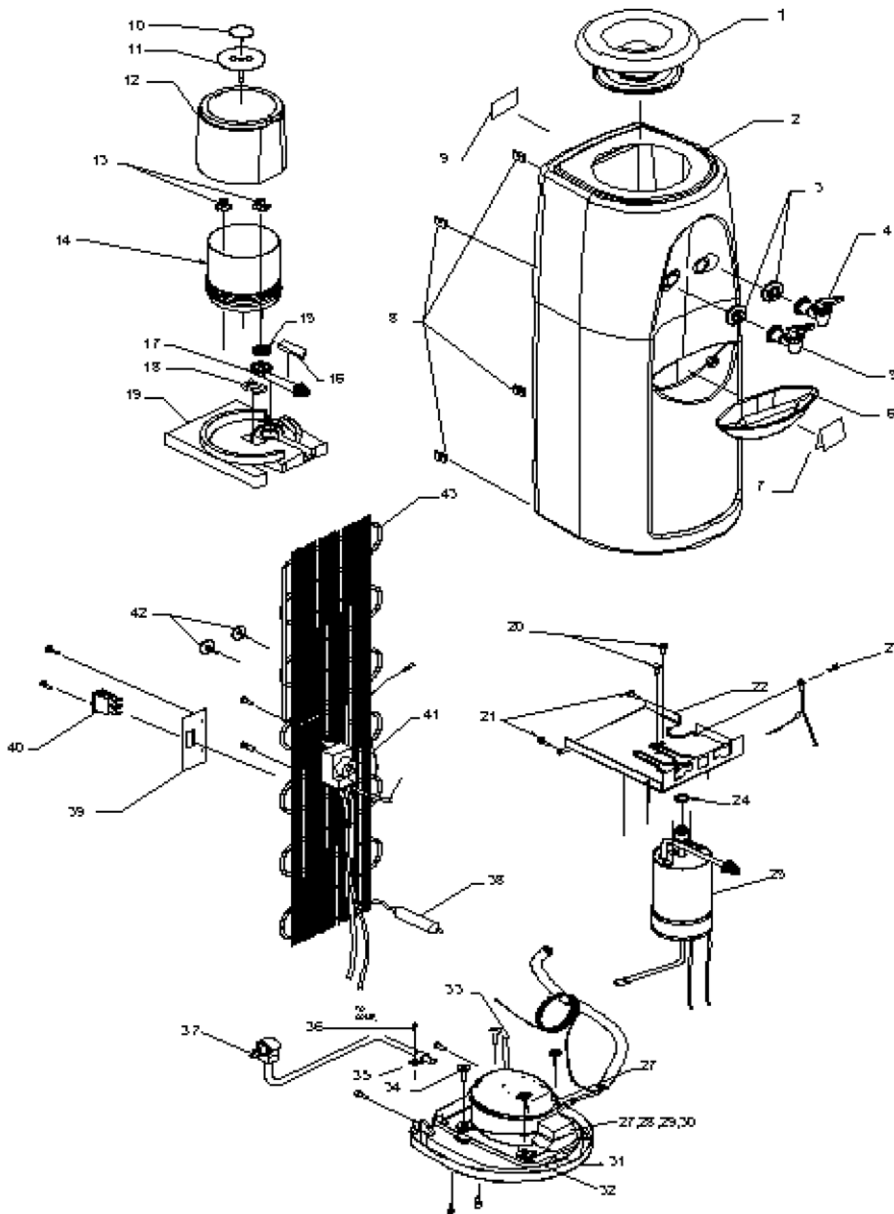

Itemized Parts List For Model RW110 with Bottle Ring

Exploded View of Model RW 110 with Bottle Ring

item No.	MTN Part No.	Part Description
1	89801	Bottle Ring - F323 (White)
2	89802	Cooling Tank Cover
3	89803	Cabinet
4	89804	Tap Chassis Rubber
5	89805	Sq faucet navy ass'y
6	89806	Sq faucet white ass'y (W)
7	89145	Drip Tray (Navy Blue)
9	89838	Bottom Clip
10	89808	Big Plate(w/c)
11	89840	Cooling Tank Polyfoam
12	89811	Baffle Base (NSF)
13	89812	Baffle Base - Warm (NSF)
14	89841	Cooling tank ass'y (E191) - sub
15	89814	Cooling Tank Rubber
16	89815	Cooling Water Way
17	89816	Waterway Cover
18	89817	Centre Chassis Polyfoam-C/C (DS/RK)
19	89818	Screw 16/19 A017
20	89819	Centre Chassis (DS/RK)
21	89820	S.W. Head Screw 10mm
22	89821	Sanyo Compressor (115V)
22	89854	Matsushita Compressor (115V)
23	89856	Matsushita Motor Protector
23	89855	Matsushita PTC Relay (115V & 220v)
23	89822	PTC Starter (115V & 220v)
24	89857	Matsushita Cover
24	89823	220V Sanyo Cover
25	89824	Sanyo Overload Protector
26	89825	220V Sanyo Clip
27	89826	Cabinet Base
28	89827	Rubber Grommet
29	89829	Copper Tube 6 x 0.7 x 150
30	89830	N.W. Slotted Hex Screw 35mm
31	89831	Clamper - AC Cord (L)
32	89832	Slotted Hex Screw 13mm
33	89833	AC Cord 7FT SJT (UL) 105C
34	89834	Dryer (LC - Kenmore)
35	89835	Cooling Thermostat (Ranco Italy)
36	89836	Nikel Washer Screw 16/19
37	89837	Condenser (LC)